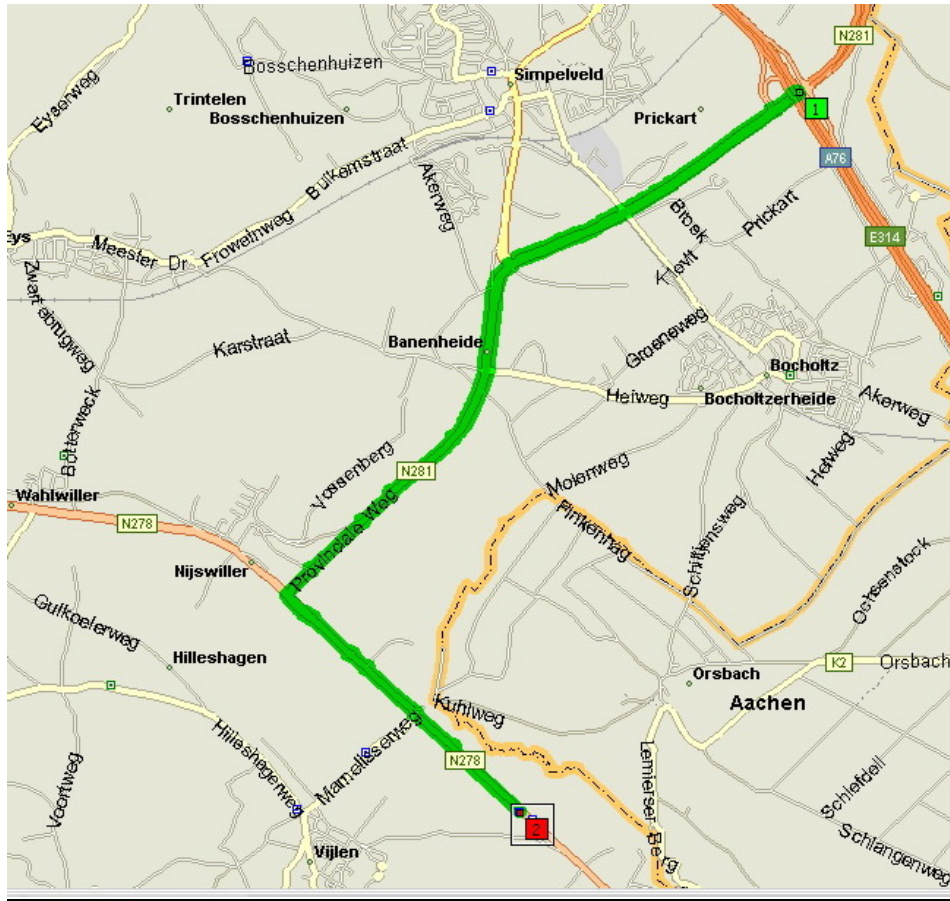

By car :

From the North (Eindhoven) :

- Take A2 direction Weert - Maastricht.
- After 65 km (near Stein/Urmond) take exit to A76 direction Heerlen-Aachen
- Keep direction Aachen (NOT Heerlen)
- Take exit to N281 Simpelveld – Kerkrade – Vaals.
- Stay to the right and follow direction Simpelveld
- After 1 km turn right (to Simpelveld)
- At the round-about go straight, underneath a railway bridge.
- Continue the road until you reach the church (on your right you will see an optometrist)

- A = Damiaan in Simpelveld**
- B = Werry in Simpelveld**
- C = Vallonnee in Simpelveld**
- D = Bellevue in Simpelveld**

Routebeschrijving voor Huize Damiaan

- Before you reached the church turn right (Kloosterstraat) \
- Go past a monastery
- Go straight at a mini- roundabout
- Continue at the Pater Damiaanstraat until you see a small railroad tunnel to the left
- Go underneath the tunnel and turn right until you reach the parking area of Huize Damiaan..

Routebeschrijving Hotel Piet Haan (Vaals) vanaf Eindhoven:

By car :

From the North (Eindhoven) :

- Take A2 direction Weert - Maastricht.
- After 65 km (near Stein/Urmond) take exit to A76 direction Heerlen-Aachen
- Keep direction Aachen (NOT Heerlen)
- Take exit to N281 Simpelveld – Kerkrade – Vaals. **(#1 at map below)**
- Stay to the right and follow direction Simpelveld
- At the second set of traffic lights (T junction) turn left, direction Vaals (N278)
- After 2 km you will find hotel Piet Haan on the left hand side. **(#2 at map below)**