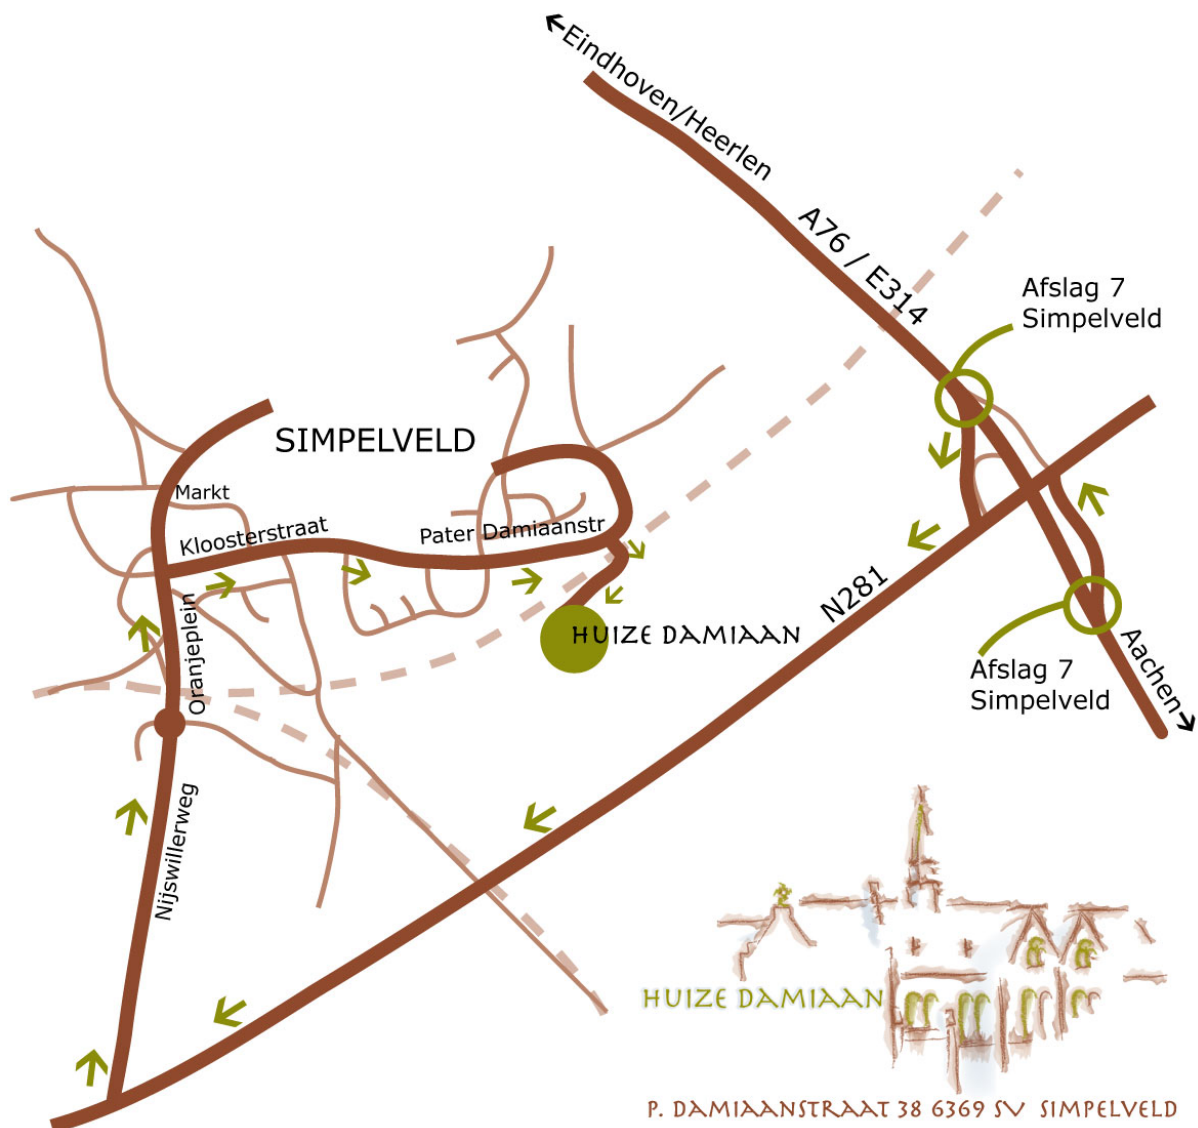

By car :

From the North (Eindhoven) :

- Take A2 direction Weert - Maastricht.
- After 65 km (near Stein/Urmond) take exit to A76 direction Heerlen-Aachen
- Keep direction Aachen (NOT Heerlen)
- Take exit to N281 Simpelveld – Kerkrade – Vaals.
- Stay to the right and follow direction Simpelveld
- After 1 km turn right (to Simpelveld)
- At the round-about go straight, underneath a railway bridge.
- Continue the road until you reach the church (on your right you will see an optometrist)

- A = Damiaan in Simpelveld**
- B = Werry in Simpelveld**
- C = Vallonnee in Simpelveld**
- D = Bellevue in Simpelveld**

Routebeschrijving voor Huize Damiaan

- Before you reached the church turn right (Kloosterstraat) \
- Go past a monastery
- Go straight at a mini- roundabout
- Continue at the Pater Damiaanstraat until you see a small railroad tunnel to the left
- Go underneath the tunnel and turn right until you reach the parking area of Huize Damiaan..