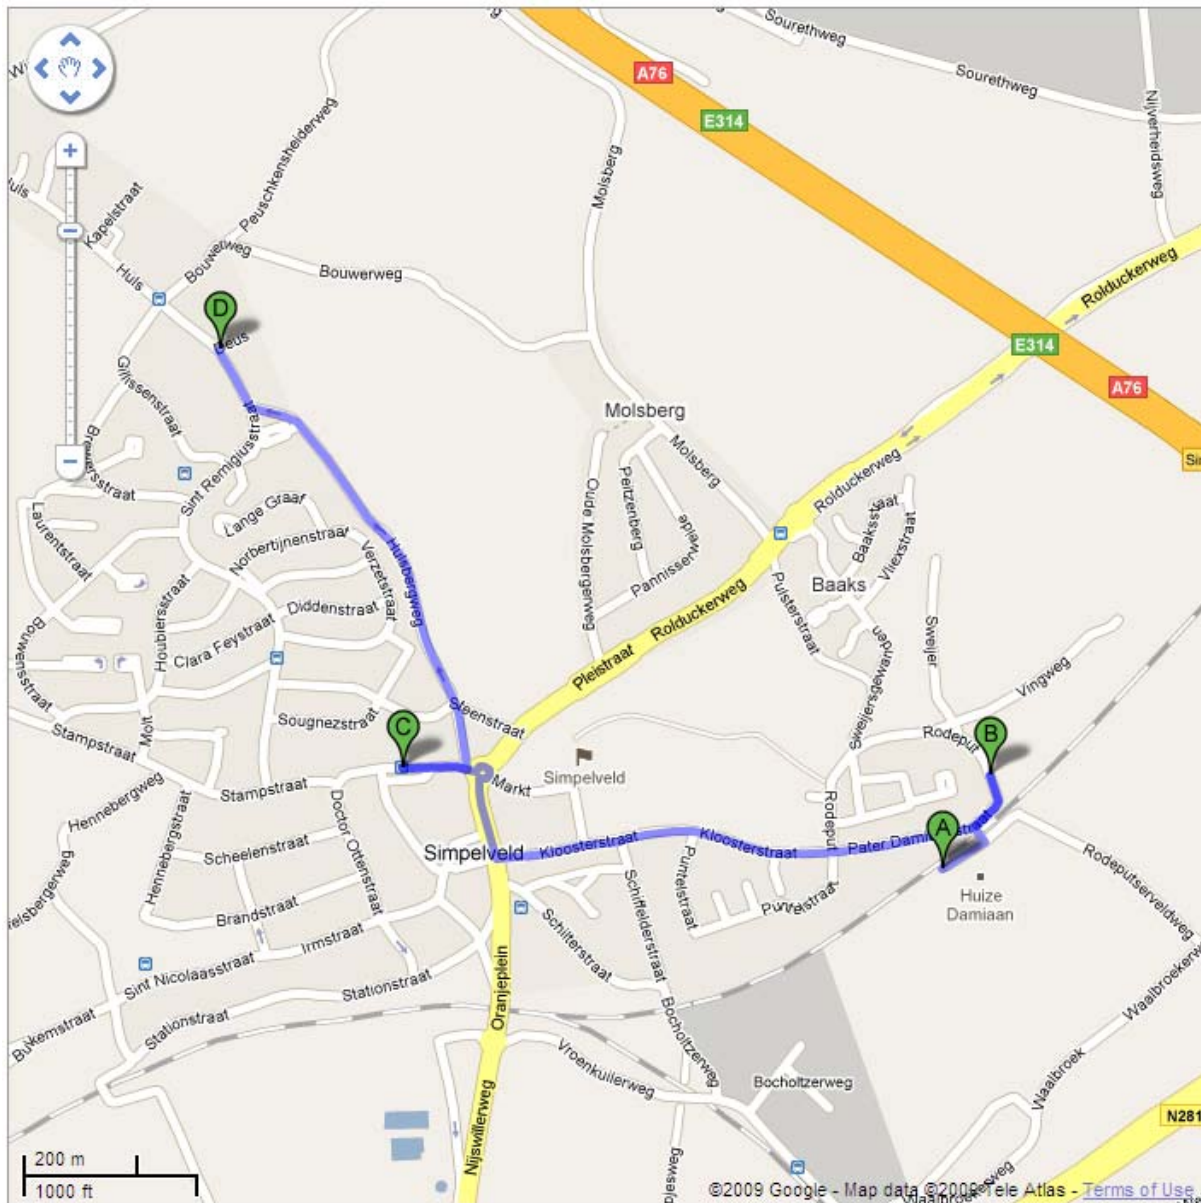

By car :

From the North (Eindhoven) :

- Take A2 direction Weert - Maastricht.
- After 65 km (near Stein/Urmond) take exit to A76 direction Heerlen-Aachen
- Keep direction Aachen (NOT Heerlen)
- Take exit to N281 Simpelveld – Kerkrade – Vaals.
- Stay to the right and follow direction Simpelveld
- After 1 km turn right (to Simpelveld)
- At the round-about go straight, underneath a railway bridge.
- Continue the road until you reach the church (on your right you will see an optometrist)

- A = Damiaan in Simpelveld**
- B = Werry in Simpelveld**
- C = Vallonnee in Simpelveld**
- D = Bellevue in Simpelveld**

Routebeschrijving voor Huize Damiaan

- Before you reached the church turn right (Kloosterstraat) \
- Go past a monastery
- Go straight at a mini- roundabout
- Continue at the Pater Damiaanstraat until you see a small railroad tunnel to the left
- Go underneath the tunnel and turn right until you reach the parking area of Huize Damiaan..

Routebeschrijving Hotel Piet Haan (Vaals) vanaf Eindhoven:

By car :

From the North (Eindhoven) :

- Take A2 direction Weert - Maastricht.
- After 65 km (near Stein/Urmond) take exit to A76 direction Heerlen-Aachen
- Keep direction Aachen (NOT Heerlen)
- Take exit to N281 Simpelveld – Kerkrade – Vaals. **(#1 at map below)**
- Stay to the right and follow direction Simpelveld
- At the second set of traffic lights (T junction) turn left, direction Vaals (N278)
- After 2 km you will find hotel Piet Haan on the left hand side. **(#2 at map below)**